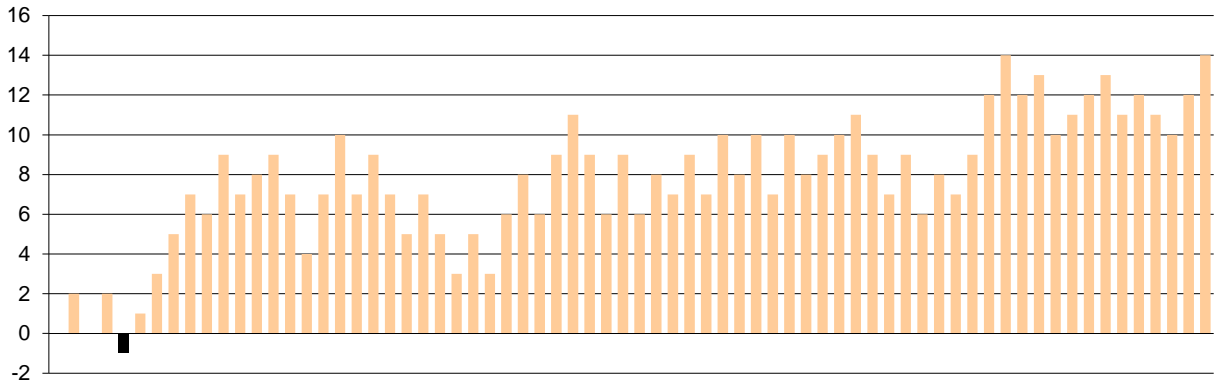

Starters - Subs ratio

Fastbreak Pts

Turnover Pts

Second Chance Pts

NOTES

Blank area for notes.

GRAPHIC STATS

SCORE EVOLUTION

SCORE DIFFERENCE

LARGEST SCORING RUN

LARGEST LEAD